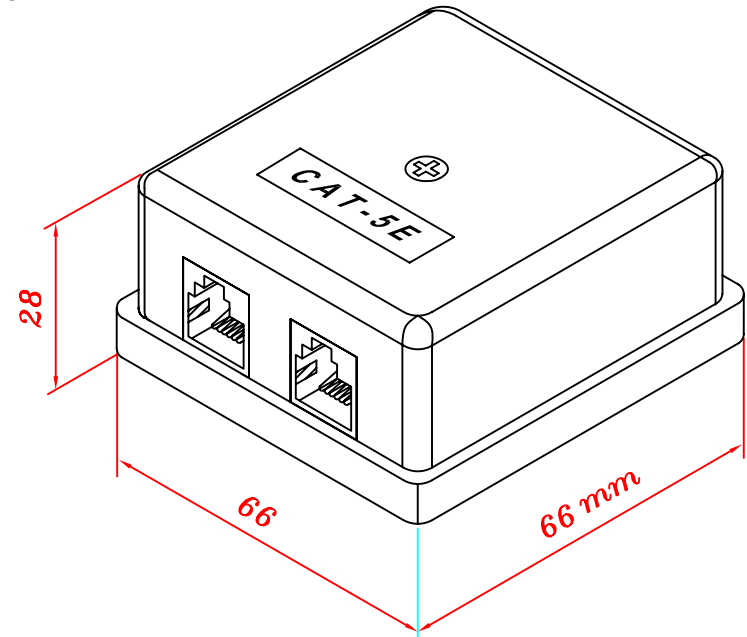

RevNo	Revision note	Rev-By	RevDate	Signature	Checked

CATEGORY 5E DUAL PORT - SURFACE MOUNT BOX

ITEM NO: NSB-5130

KEY FEATURE:

- Meet all Requirement of Cat.5E Standard
- Category 5E Unshielded , Screw Type
- Wiring : 568AB
- IDC Block : 110 Block

ITEM NO.	NSB-5130			
PART NO.				
DESIGNED BY	DATE	060323	UNIT	MM
ALEX	SCALE	xx	VER.	1
NO.	Checked by			
APPR:	Approved by -date			