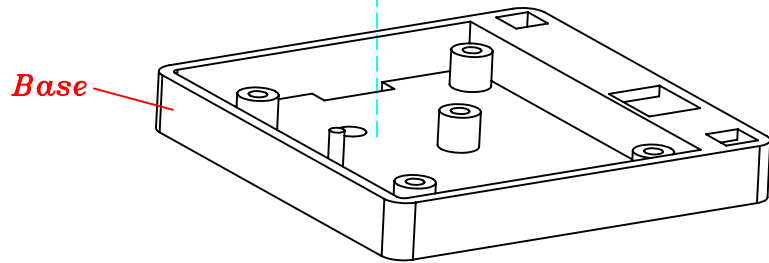

RevNo	Revision note	Rev-By	RevDate	Signature	Checked

CATEGORY 5E DUAL PORT - SURFACE MOUNT BOX

ITEM NO: NSB-5130

KEY FEATURE:

- Meet all Requirement of Cat.5E Standard
- Category 5E Unshielded , Screw Type
- Wiring : 568AB
- IDC Block : 110 Block

ITEM NO.	NSB-5130			
PART NO.				
DESIGNED BY	DATE	060323	UNIT	MM
ALEX	SCALE	xx	VER.	1
NO.	Checked by			
APPR:	Approved by -date			