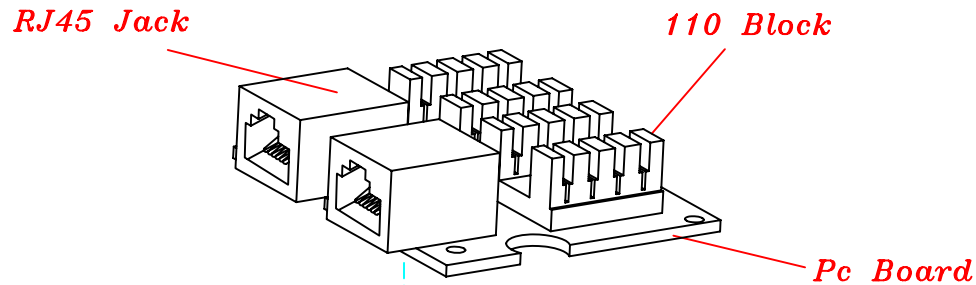

RevNo	Revision note	Rev-By	RevDate	Signature	Checked

CATEGORY 5E DUAL PORT - SURFACE MOUNT BOX

ITEM NO: NSB-5130

KEY FEATURE:

- Meet all Requirement of Cat.5E Standard
- Category 5E Unshielded , Screw Type
- Wiring : 568AB
- IDC Block : 110 Block

ITEM NO.	NSB-5130			
PART NO.				
DESIGNED BY	DATE	060323	UNIT	MM
ALEX	SCALE	xx	VER.	1
NO.	Checked by			
APPR:	Approved by -date			