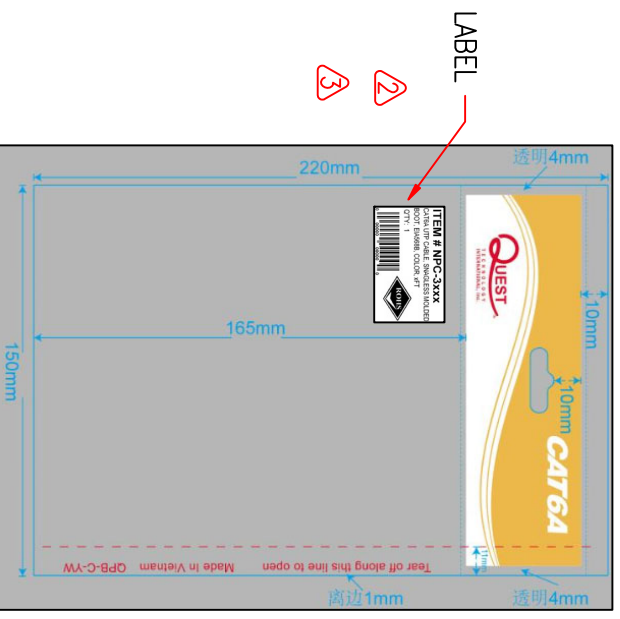

MARKING:

QUEST CABLING SOLUTIONS CAT6A 550MHZ UTP 60°C ISO/IEC 11801 & EN50288 & ANSI/TIA-568C.2 ETL/SP VERIFIED -24AWG/4P PATCH TYPE CM (UL) E466009 MCT ROHS

NOTE: All relevant materials are compiled with RoHS directive .

QUEST Technology Intl, Inc.
11200 NW 138th St, Medley, FL 33178

Cable Length	0 ~200mm	±10mm
Tolerances:	201~1000mm	±20mm
	1001 ~1500mm	±25mm
	1501~2100mm	±30mm
	2100mm↓	±40mm

ITEM NO.	LENGTH(FT)
NPC-3X01	1
NPC-3X03	2
NPC-3X05	3
NPC-3X07	5
NPC-3X10	7
NPC-3X14	10
NPC-3X15	15
NPC-3X25	25
NPC-3X50	50
NPC-3X75	75
NPC-3X00	100

NPC-3XXX
 ↳ LENGTH
 ↳ COLOR CODE

JACKET COLOR & PVC COLOR	COLOR CODE
BLACK	1
BLUE	2
RED	3
ORANGE	4
YELLOW	5
GREEN	6
WHITE	8
GREY	9

Quest Bag#	(WxL) MM	Approximate (WxL) Inches	Application
C	150x220	6.00" w x 8.50" l	Cables - 1ft, 2ft, 3ft, 5ft, 7ft
E	230x300	9.06" w x 11.81" l	Cables - 10ft, 15ft, 25ft
G	320x370	12.60" w x 14.57" l	Cables - 50ft, 75ft, 100ft

APPROVED	CHECKED	DESIGNER	DRAWING	DATE	ITEM NO.	UNIT:mm
	HU	JIANG	ZHU	15/MAR/19	NPC-3XXX	
				Quest Technology Intl, Inc. 11200 NW 138th St, Medley, FL 33178		
Cable Length Unless Other Spec: Tolerances: 0 ~200mm ±10mm 201~1000mm ±20mm 1001 ~1500mm ±25mm 1501~2100mm ±30mm 2100mm± 40mm						