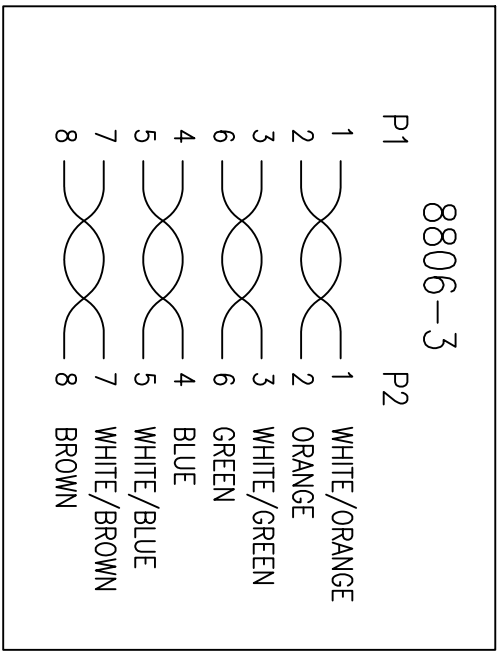

MARKING:

QUEST CABLING SOLUTIONS CAT6A 550MHZ UTP 60°C ISO/IEC 11801 & EN50288 & ANSI/TIA-568C.2 ETL/SP VERIFIED -24AWG/4P PATCH TYPE CM (UL) E466009 MCT ROHS

NOTE: All relevant materials are compiled with RoHS directive .

1 OF 2

REV.5 2021.02.23	MODIFY BAG	REV.4 2019.03.15	MODIFY CABLE MARKING
REV.3 2018.12.11	MODIFY LABEL & BAG	REV.2 2014.03.21	MODIFY CABLE&LABEL
REV.1 2013.08.20	ADD UL/ROHS LOGO		

3	MOLDED PVC SEE LIST	H1BP01-0304	M304
2	4 TWISTED PAIRS CAT.6A 24AWG STRAND UTP WITH CROSS, 0D6.9mm, JACKET SEE LIST, DRAWING NO: EU002404P-545	H5AJ73-0304	M304
1	8P8C MODULAR PLUG (P8-040-1), GOLD PLATING 50U" ON CONTACTS, TRIPLE X	A1ND19-0205	M205
No.	DESCRIPTION		
APPROVED			
CHECKED	HU		
DESIGNER	JHANG		
DRAWING	ZHU		
DATE	23/FEB/21	ITEM NO.	NPC-3XXX

QUEST Technology Intl, Inc.
11200 NW 138th St, Medley, FL 33178

Cable Length	0 ~200mm	±10mm
Tolerances:	201~1000mm	±20mm
	1001 ~1500mm	±25mm
	1501~2100mm	±30mm
	2100mm↓	±40mm

ITEM NO.	LENGTH(FT)
NPC-3X01	1
NPC-3X03	2
NPC-3X05	3
NPC-3X07	5
NPC-3X10	7
NPC-3X14	10
NPC-3X15	15
NPC-3X25	25
NPC-3X50	50
NPC-3X75	75
NPC-3X00	100

NPC-3XXX
 ↳ LENGTH
 ↳ COLOR CODE

JACKET COLOR & PVC COLOR	COLOR CODE
BLACK	1
BLUE	2
RED	3
ORANGE	4
YELLOW	5
GREEN	6
WHITE	8
GREY	9

Quest Bag#	(WxL) MM	Approximate (WxL) Inches	Application
C	150x220	6.00" w x 8.50" l	Cables - 1ft, 2ft, 3ft, 5ft, 7ft
E	230x300	9.06" w x 11.81" l	Cables - 10ft, 15ft, 25ft
G	320x370	12.60" w x 14.57" l	Cables - 50ft, 75ft, 100ft